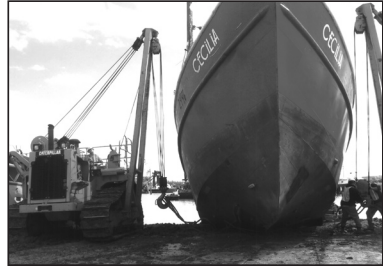

PLAQUEMINES

Association of Business & Industry

MEMBER SPOTLIGHT

For more information about PABI, contact Executive Director Bobby Thomas at 504-458-6167 or rthomas@pabigroup.com.

COUVILLION

COUVILLION GROUP IS COMMITTED TO DELIVERING THE FINEST COMPLETE SOLUTION FOR ALL HEAVY LIFT AND TRANSIT PROBLEMS, FOR ANY MARINE CHALLENGE THAT IS PRESENTED AND FOR ANY SHEET PILE CHALLENGE!!!

COUVILLION GROUP, LLC

371 Walker Road, Belle Chasse, LA 70037

(504) 656-8234 / (504) 656-8235

- Marine and Heavy Construction • Vessel Salvage • Timber Piers**
- Levee Armoring • Diving Services • Bucket Dredging
 - Spill Containment • Elevated Concrete Structures
 - Sheetpile Bulkhead Installation • Heavy Lift Bag System Service
 - Steel Fabrication and Top Side Barge Repair